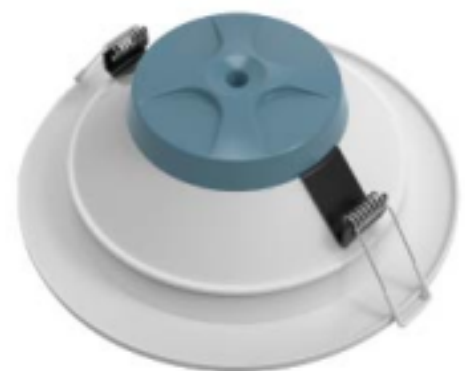

O'leve Series LED downlight

Features

- Stylish design
- Perfect dimmable performance and compatibility
- High lumens output
- Emergency battery 2.5W * 3hours
- Low power consumption
- High purity aluminium with matt spraying coating

Specification

Model DH-DL25-OL

Optical	
Lumen Output	2500lm
Colour Temperature	3000K/4000K/5000K/6000K
Colour Rend. Index	80
Beam Angle	110°
Electrical	
Supply Voltage	220-240V, 50-60Hz
Input Power	25W
Power Factor	0.9
LED Lamp	SMD
IP Rating	IP20
Physical	
Size	Ø230×85mm
Construction	Aluminium, PS
Operational	
Operating Temp	-30° to +40°
Lifespan	30,000hrs
Certification	CE, RoHS
Warranty	5 years